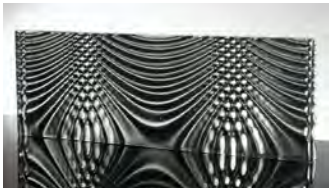

⊕ Open-Faced Kilncasting Artist Credits

Artwork in order of appearance

Purnima Patel, *Decaying Perfection: Blue, Grey, Vanilla*, 2009. Kilncast glass, 10 x 9 x 5.5 inches each.

Michael Hernandez, *Focus*, 2007. Kilnformed glass, 5 x 21 x .5 inches.

Rei Chikaoka, *Laby: Labyrinth in Morocco*, 2008. Kilnformed glass, 12 x 1.6 x 12 inches.