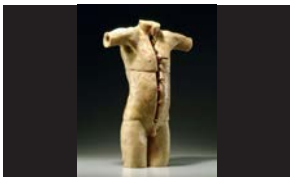

# ⊕ Lost Wax Kilncasting Artist Credits

---

(IN ORDER OF APPEARANCE)

Shane Caryl, *Bernini's Batman*, 2008.  
Kilncast glass, 10 x 6.25 x 4.5 in.

Silvia Levenson, *Still Life II*, 2008.  
Kilncast glass and metal dish, 6.625 x 13.5 x 9.25 in.

Jennifer Halvorson, *Provision*, 2013.  
Cast glass, 10 x 6.5 x 3.75 in.

Émilie Haman, *Once upon a time*, 2012.  
Cast glass, satin, lace, 6.375 x 2.5 x 4.75 in.

Clifford Rainey, *Art Boy - Job No. 7*, 2005.  
Glass, wood, gesso, pencils, 43.5 x 18 x 19 in.