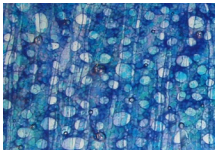

Jerry Jensen, *Water Panel*. Kilnformed glass.