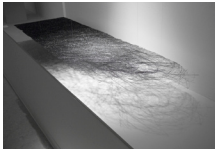

⊕ Basic Vitrigraph Artist Credits

Meera Singh, *Wounded*, 2006. Fused glass with metal inclusions, 16 x 20 inches. Photo: Vijay Singh.

Tom Jacobs, *Residue III*, 2007. Kilnformed glass.

Alex Hirsch, *Dune Grass*, 2007. Detail, kilnformed glass, 96 x 138 x 5/8 inches.