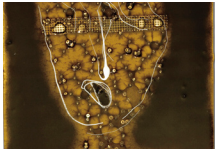

⊕ Basic Vitrigraph Artist Credits

Meera Singh, *Wounded*, 2006. Fused glass with metal inclusions, 16 x 20 inches. Photo: Vijay Singh.

Tom Jacobs, *Residue III*, 2007. Kilnformed glass.

Alex Hirsch, *Dune Grass*, 2007. Detail, kilnformed glass, 96 x 138 x 5/8 inches.